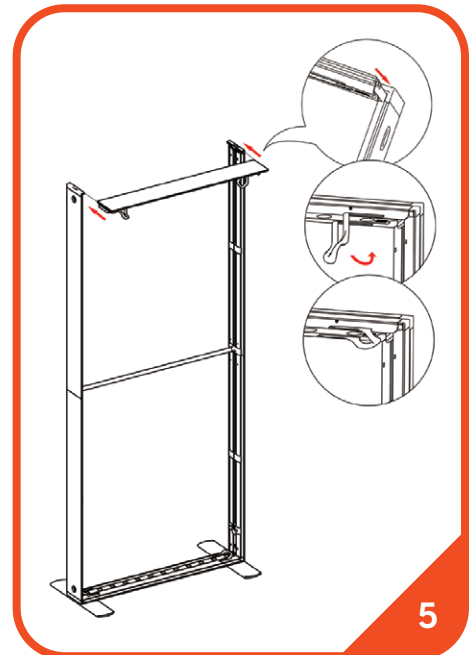

3.3' x 7.4' Backlit Connect Wall

Parts List

 <p>Horizontal Profile (qty 2)</p>	 <p>Vertical Profile Top (qty 2)</p>	 <p>Vertical Profile Bottom (qty 2)</p>	 <p>Mid Pole (qty 1)</p>
 <p>Feet (qty 2)</p>	 <p>Transformer (qty 1)</p>	 <p>Y Cable (qty 1)</p>	 <p>Travel Bag (qty 1)</p>

3.3' x 7.4' Backlit Connect Wall *Setup Instructions*

3.3' x 7.4' Backlit Connect Wall *Setup Instructions*