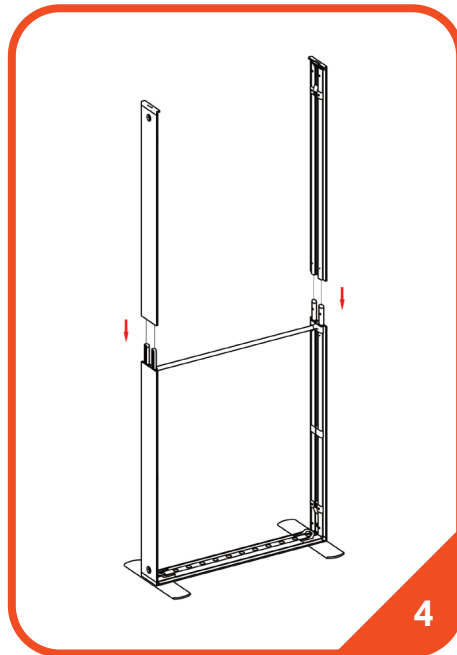

3.3' x 7.4' Backlit Connect Wall

Parts List

 <p>Horizontal Profile (qty 2)</p>	 <p>Vertical Profile Top (qty 2)</p>	 <p>Vertical Profile Bottom (qty 2)</p>	 <p>Mid Pole (qty 1)</p>
 <p>Feet (qty 2)</p>	 <p>Transformer (qty 1)</p>	 <p>Y Cable (qty 1)</p>	 <p>Travel Bag (qty 1)</p>

3.3' x 7.4' Backlit Connect Wall *Setup Instructions*

3.3' x 7.4' Backlit Connect Wall *Setup Instructions*