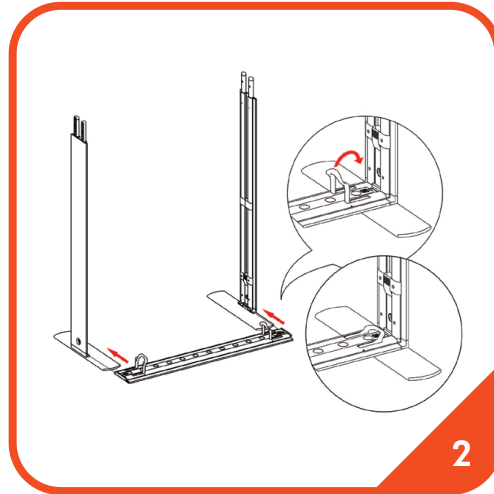

3.3' x 7.4' Backlit Connect Wall

Parts List

 <p>Horizontal Profile (qty 2)</p>	 <p>Vertical Profile Top (qty 2)</p>	 <p>Vertical Profile Bottom (qty 2)</p>	 <p>Mid Pole (qty 1)</p>
 <p>Feet (qty 2)</p>	 <p>Transformer (qty 1)</p>	 <p>Y Cable (qty 1)</p>	 <p>Travel Bag (qty 1)</p>

3.3' x 7.4' Backlit Connect Wall *Setup Instructions*

3.3' x 7.4' Backlit Connect Wall *Setup Instructions*