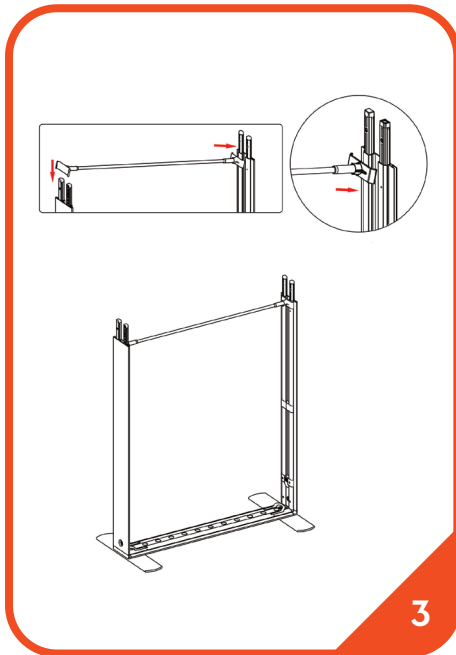

3.3' x 7.4' Backlit Connect Wall

Parts List

 <p>Horizontal Profile (qty 2)</p>	 <p>Vertical Profile Top (qty 2)</p>	 <p>Vertical Profile Bottom (qty 2)</p>	 <p>Mid Pole (qty 1)</p>
 <p>Feet (qty 2)</p>	 <p>Transformer (qty 1)</p>	 <p>Y Cable (qty 1)</p>	 <p>Travel Bag (qty 1)</p>

3.3' x 7.4' Backlit Connect Wall *Setup Instructions*

3.3' x 7.4' Backlit Connect Wall *Setup Instructions*