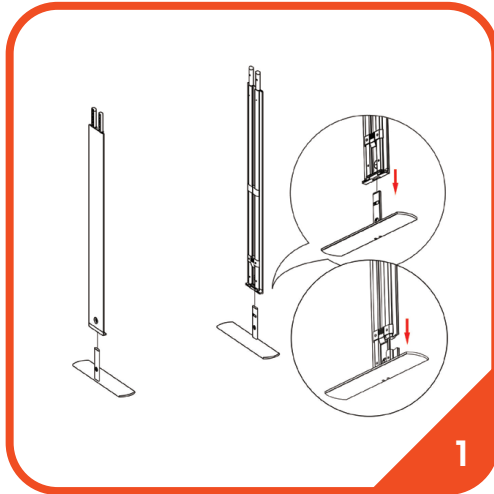

3.3' x 7.4' Backlit Connect Wall

Parts List

 <p>Horizontal Profile (qty 2)</p>	 <p>Vertical Profile Top (qty 2)</p>	 <p>Vertical Profile Bottom (qty 2)</p>	 <p>Mid Pole (qty 1)</p>
 <p>Feet (qty 2)</p>	 <p>Transformer (qty 1)</p>	 <p>Y Cable (qty 1)</p>	 <p>Travel Bag (qty 1)</p>

3.3' x 7.4' Backlit Connect Wall *Setup Instructions*

3.3' x 7.4' Backlit Connect Wall *Setup Instructions*