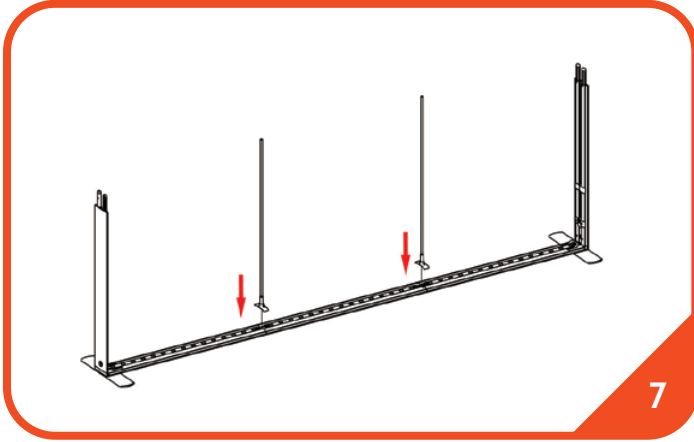

9.8' x 7.4' Backlit Connect Wall

Parts List

<p>1</p>  <p>Horizontal Profile L (qty 2)</p>	<p>2</p>  <p>Horizontal Profile R (qty 2)</p>	<p>3</p>  <p>Horizontal Profile M (qty 2)</p>	<p>4</p>  <p>Vertical Profile Top (qty 2)</p>	<p>5</p>  <p>Vertical Profile Bottom (qty 2)</p>
<p>6</p>  <p>Mid Pole (qty 6)</p>	<p>7</p>  <p>Cross Mid Pole (qty 1)</p>	<p>8</p>  <p>S Cable (qty 1)</p>	<p>9</p>  <p>S Cable (qty 1)</p>	<p>10</p>  <p>LED Connector (qty 4)</p>
<p>11</p>  <p>Feet (qty 2)</p>	 <p>Transformer (qty 2)</p>	 <p>Travel Bag (qty 2)</p>		

9.8' x 7.4' Backlit Connect Wall Setup Instructions

9.8' x 7.4' Backlit Connect Wall *Setup Instructions*

9.8' x 7.4' Backlit Connect Wall Setup Instructions