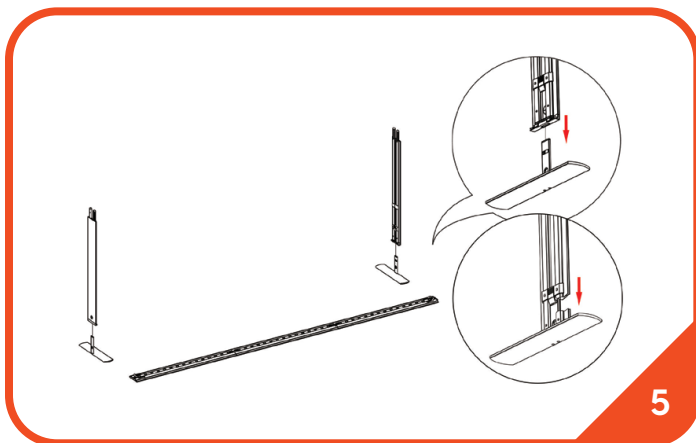

9.8' x 7.4' Backlit Connect Wall

Parts List

<p>1</p>  <p>Horizontal Profile L (qty 2)</p>	<p>2</p>  <p>Horizontal Profile R (qty 2)</p>	<p>3</p>  <p>Horizontal Profile M (qty 2)</p>	<p>4</p>  <p>Vertical Profile Top (qty 2)</p>	<p>5</p>  <p>Vertical Profile Bottom (qty 2)</p>
<p>6</p>  <p>Mid Pole (qty 6)</p>	<p>7</p>  <p>Cross Mid Pole (qty 1)</p>	<p>8</p>  <p>S Cable (qty 1)</p>	<p>9</p>  <p>S Cable (qty 1)</p>	<p>10</p>  <p>LED Connector (qty 4)</p>
<p>11</p>  <p>Feet (qty 2)</p>	 <p>Transformer (qty 2)</p>	 <p>Travel Bag (qty 2)</p>		

9.8' x 7.4' Backlit Connect Wall Setup Instructions

9.8' x 7.4' Backlit Connect Wall *Setup Instructions*

9.8' x 7.4' Backlit Connect Wall Setup Instructions