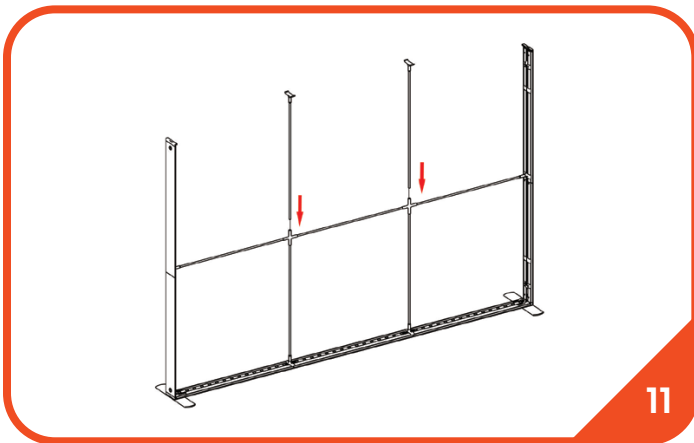

9.8' x 7.4' Backlit Connect Wall

Parts List

<p>1</p>  <p>Horizontal Profile L (qty 2)</p>	<p>2</p>  <p>Horizontal Profile R (qty 2)</p>	<p>3</p>  <p>Horizontal Profile M (qty 2)</p>	<p>4</p>  <p>Vertical Profile Top (qty 2)</p>	<p>5</p>  <p>Vertical Profile Bottom (qty 2)</p>
<p>6</p>  <p>Mid Pole (qty 6)</p>	<p>7</p>  <p>Cross Mid Pole (qty 1)</p>	<p>8</p>  <p>S Cable (qty 1)</p>	<p>9</p>  <p>S Cable (qty 1)</p>	<p>10</p>  <p>LED Connector (qty 4)</p>
<p>11</p>  <p>Feet (qty 2)</p>	 <p>Transformer (qty 2)</p>	 <p>Travel Bag (qty 2)</p>		

9.8' x 7.4' Backlit Connect Wall Setup Instructions

9.8' x 7.4' Backlit Connect Wall *Setup Instructions*

9.8' x 7.4' Backlit Connect Wall Setup Instructions