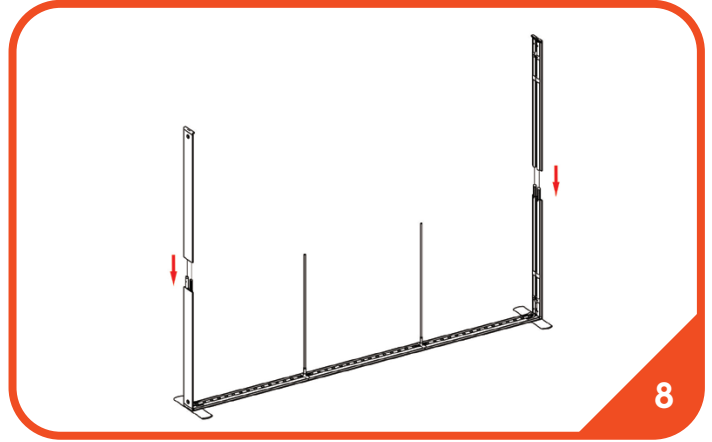

9.8' x 7.4' Backlit Connect Wall

Parts List

<p>1</p>  <p>Horizontal Profile L (qty 2)</p>	<p>2</p>  <p>Horizontal Profile R (qty 2)</p>	<p>3</p>  <p>Horizontal Profile M (qty 2)</p>	<p>4</p>  <p>Vertical Profile Top (qty 2)</p>	<p>5</p>  <p>Vertical Profile Bottom (qty 2)</p>
<p>6</p>  <p>Mid Pole (qty 6)</p>	<p>7</p>  <p>Cross Mid Pole (qty 1)</p>	<p>8</p>  <p>S Cable (qty 1)</p>	<p>9</p>  <p>S Cable (qty 1)</p>	<p>10</p>  <p>LED Connector (qty 4)</p>
<p>11</p>  <p>Feet (qty 2)</p>	 <p>Transformer (qty 2)</p>	 <p>Travel Bag (qty 2)</p>		

9.8' x 7.4' Backlit Connect Wall Setup Instructions

9.8' x 7.4' Backlit Connect Wall *Setup Instructions*

9.8' x 7.4' Backlit Connect Wall Setup Instructions