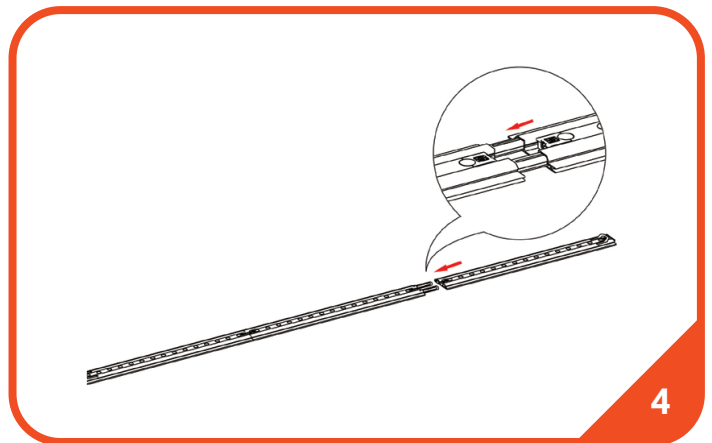

9.8' x 7.4' Backlit Connect Wall

Parts List

<p>1</p>  <p>Horizontal Profile L (qty 2)</p>	<p>2</p>  <p>Horizontal Profile R (qty 2)</p>	<p>3</p>  <p>Horizontal Profile M (qty 2)</p>	<p>4</p>  <p>Vertical Profile Top (qty 2)</p>	<p>5</p>  <p>Vertical Profile Bottom (qty 2)</p>
<p>6</p>  <p>Mid Pole (qty 6)</p>	<p>7</p>  <p>Cross Mid Pole (qty 1)</p>	<p>8</p>  <p>S Cable (qty 1)</p>	<p>9</p>  <p>S Cable (qty 1)</p>	<p>10</p>  <p>LED Connector (qty 4)</p>
<p>11</p>  <p>Feet (qty 2)</p>	 <p>Transformer (qty 2)</p>	 <p>Travel Bag (qty 2)</p>		

9.8' x 7.4' Backlit Connect Wall Setup Instructions

9.8' x 7.4' Backlit Connect Wall *Setup Instructions*

9.8' x 7.4' Backlit Connect Wall Setup Instructions