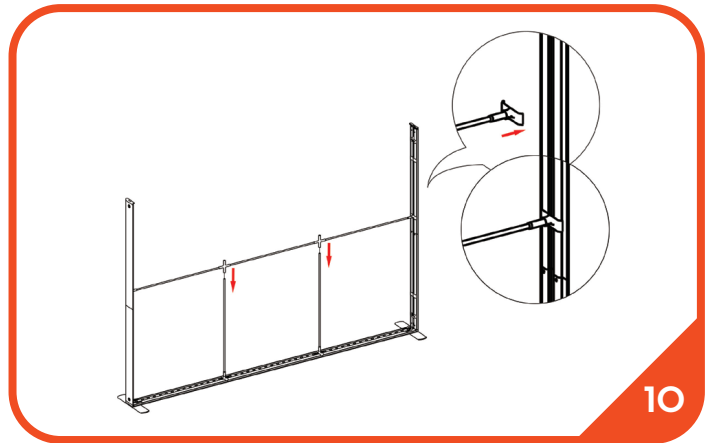

9.8' x 7.4' Backlit Connect Wall

Parts List

<p>1</p>  <p>Horizontal Profile L (qty 2)</p>	<p>2</p>  <p>Horizontal Profile R (qty 2)</p>	<p>3</p>  <p>Horizontal Profile M (qty 2)</p>	<p>4</p>  <p>Vertical Profile Top (qty 2)</p>	<p>5</p>  <p>Vertical Profile Bottom (qty 2)</p>
<p>6</p>  <p>Mid Pole (qty 6)</p>	<p>7</p>  <p>Cross Mid Pole (qty 1)</p>	<p>8</p>  <p>S Cable (qty 1)</p>	<p>9</p>  <p>S Cable (qty 1)</p>	<p>10</p>  <p>LED Connector (qty 4)</p>
<p>11</p>  <p>Feet (qty 2)</p>	 <p>Transformer (qty 2)</p>	 <p>Travel Bag (qty 2)</p>		

9.8' x 7.4' Backlit Connect Wall Setup Instructions

9.8' x 7.4' Backlit Connect Wall *Setup Instructions*

9.8' x 7.4' Backlit Connect Wall Setup Instructions