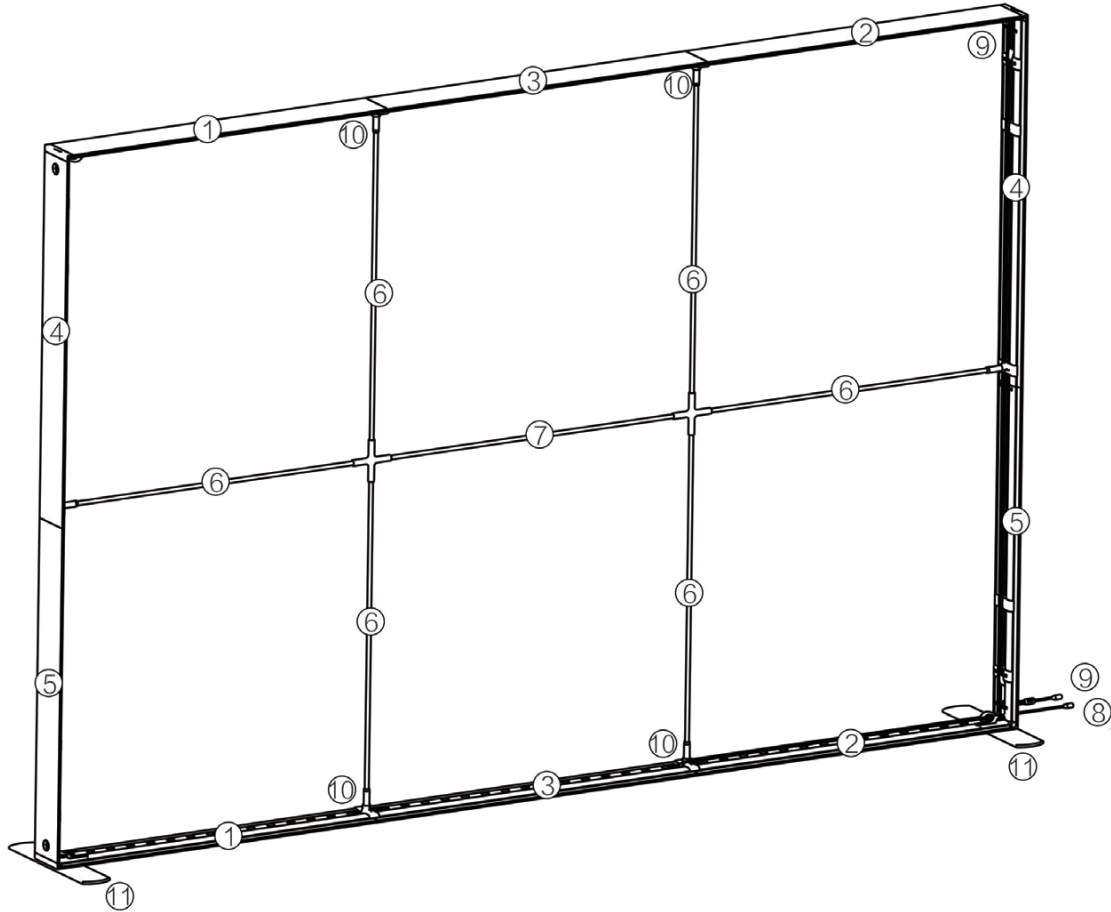

9.8' x 7.4' Backlit Connect Wall

Parts List

<p>1</p>  <p>Horizontal Profile L (qty 2)</p>	<p>2</p>  <p>Horizontal Profile R (qty 2)</p>	<p>3</p>  <p>Horizontal Profile M (qty 2)</p>	<p>4</p>  <p>Vertical Profile Top (qty 2)</p>	<p>5</p>  <p>Vertical Profile Bottom (qty 2)</p>
<p>6</p>  <p>Mid Pole (qty 6)</p>	<p>7</p>  <p>Cross Mid Pole (qty 1)</p>	<p>8</p>  <p>S Cable (qty 1)</p>	<p>9</p>  <p>S Cable (qty 1)</p>	<p>10</p>  <p>LED Connector (qty 4)</p>
<p>11</p>  <p>Feet (qty 2)</p>	 <p>Transformer (qty 2)</p>	 <p>Travel Bag (qty 2)</p>		

9.8' x 7.4' Backlit Connect Wall Setup Instructions

9.8' x 7.4' Backlit Connect Wall *Setup Instructions*

9.8' x 7.4' Backlit Connect Wall Setup Instructions