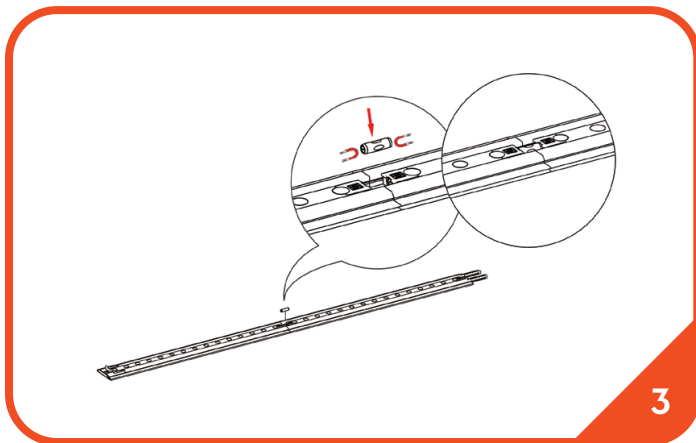

9.8' x 7.4' Backlit Connect Wall

Parts List

<p>1</p>  <p>Horizontal Profile L (qty 2)</p>	<p>2</p>  <p>Horizontal Profile R (qty 2)</p>	<p>3</p>  <p>Horizontal Profile M (qty 2)</p>	<p>4</p>  <p>Vertical Profile Top (qty 2)</p>	<p>5</p>  <p>Vertical Profile Bottom (qty 2)</p>
<p>6</p>  <p>Mid Pole (qty 6)</p>	<p>7</p>  <p>Cross Mid Pole (qty 1)</p>	<p>8</p>  <p>S Cable (qty 1)</p>	<p>9</p>  <p>S Cable (qty 1)</p>	<p>10</p>  <p>LED Connector (qty 4)</p>
<p>11</p>  <p>Feet (qty 2)</p>	 <p>Transformer (qty 2)</p>	 <p>Travel Bag (qty 2)</p>		

9.8' x 7.4' Backlit Connect Wall Setup Instructions

9.8' x 7.4' Backlit Connect Wall *Setup Instructions*

9.8' x 7.4' Backlit Connect Wall Setup Instructions