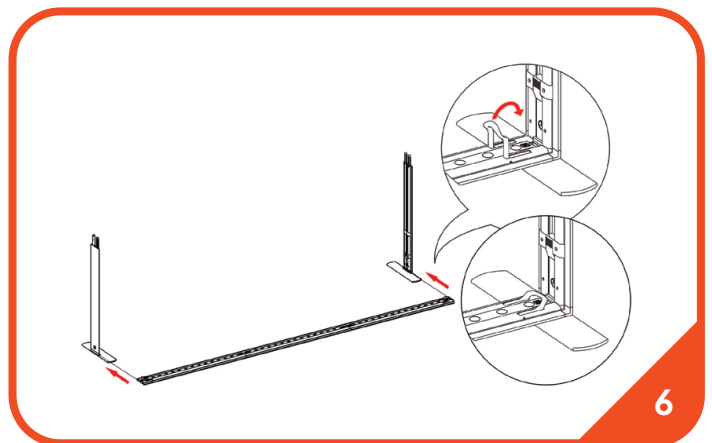

9.8' x 7.4' Backlit Connect Wall

Parts List

<p>1</p>  <p>Horizontal Profile L (qty 2)</p>	<p>2</p>  <p>Horizontal Profile R (qty 2)</p>	<p>3</p>  <p>Horizontal Profile M (qty 2)</p>	<p>4</p>  <p>Vertical Profile Top (qty 2)</p>	<p>5</p>  <p>Vertical Profile Bottom (qty 2)</p>
<p>6</p>  <p>Mid Pole (qty 6)</p>	<p>7</p>  <p>Cross Mid Pole (qty 1)</p>	<p>8</p>  <p>S Cable (qty 1)</p>	<p>9</p>  <p>S Cable (qty 1)</p>	<p>10</p>  <p>LED Connector (qty 4)</p>
<p>11</p>  <p>Feet (qty 2)</p>	 <p>Transformer (qty 2)</p>	 <p>Travel Bag (qty 2)</p>		

9.8' x 7.4' Backlit Connect Wall Setup Instructions

9.8' x 7.4' Backlit Connect Wall *Setup Instructions*

9.8' x 7.4' Backlit Connect Wall Setup Instructions