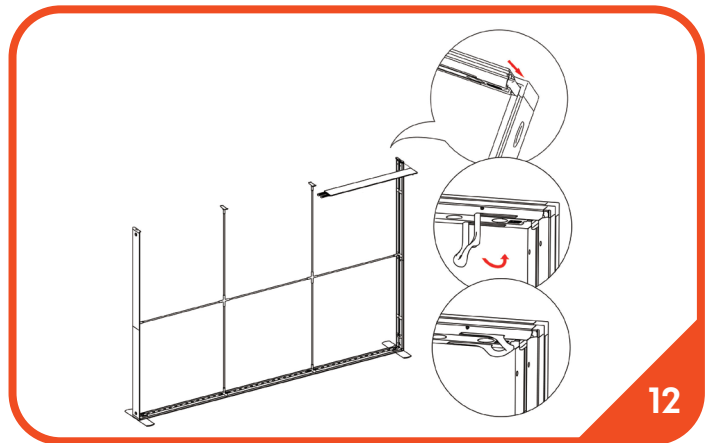

9.8' x 7.4' Backlit Connect Wall

Parts List

<p>1</p>  <p>Horizontal Profile L (qty 2)</p>	<p>2</p>  <p>Horizontal Profile R (qty 2)</p>	<p>3</p>  <p>Horizontal Profile M (qty 2)</p>	<p>4</p>  <p>Vertical Profile Top (qty 2)</p>	<p>5</p>  <p>Vertical Profile Bottom (qty 2)</p>
<p>6</p>  <p>Mid Pole (qty 6)</p>	<p>7</p>  <p>Cross Mid Pole (qty 1)</p>	<p>8</p>  <p>S Cable (qty 1)</p>	<p>9</p>  <p>S Cable (qty 1)</p>	<p>10</p>  <p>LED Connector (qty 4)</p>
<p>11</p>  <p>Feet (qty 2)</p>	 <p>Transformer (qty 2)</p>	 <p>Travel Bag (qty 2)</p>		

9.8' x 7.4' Backlit Connect Wall Setup Instructions

9.8' x 7.4' Backlit Connect Wall *Setup Instructions*

9.8' x 7.4' Backlit Connect Wall Setup Instructions