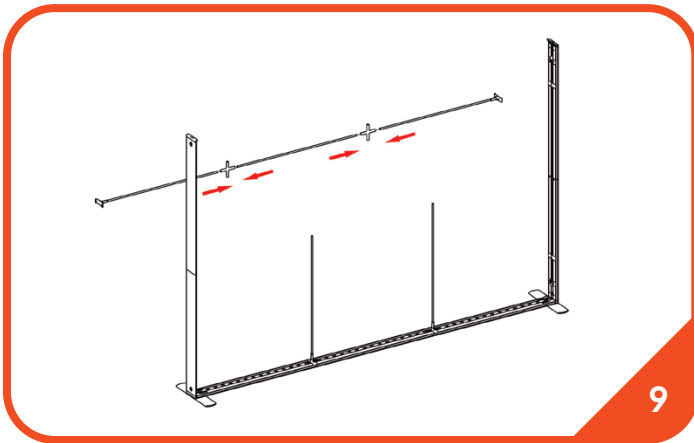

9.8' x 7.4' Backlit Connect Wall

Parts List

<p>1</p>  <p>Horizontal Profile L (qty 2)</p>	<p>2</p>  <p>Horizontal Profile R (qty 2)</p>	<p>3</p>  <p>Horizontal Profile M (qty 2)</p>	<p>4</p>  <p>Vertical Profile Top (qty 2)</p>	<p>5</p>  <p>Vertical Profile Bottom (qty 2)</p>
<p>6</p>  <p>Mid Pole (qty 6)</p>	<p>7</p>  <p>Cross Mid Pole (qty 1)</p>	<p>8</p>  <p>S Cable (qty 1)</p>	<p>9</p>  <p>S Cable (qty 1)</p>	<p>10</p>  <p>LED Connector (qty 4)</p>
<p>11</p>  <p>Feet (qty 2)</p>	 <p>Transformer (qty 2)</p>	 <p>Travel Bag (qty 2)</p>		

9.8' x 7.4' Backlit Connect Wall Setup Instructions

9.8' x 7.4' Backlit Connect Wall *Setup Instructions*

9.8' x 7.4' Backlit Connect Wall Setup Instructions