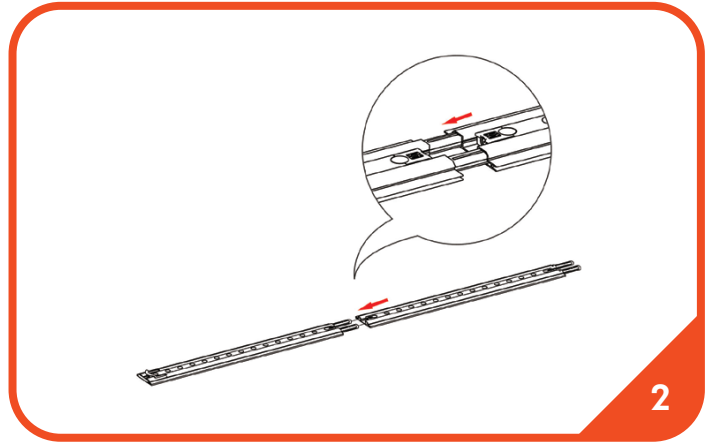

9.8' x 7.4' Backlit Connect Wall

Parts List

<p>1</p>  <p>Horizontal Profile L (qty 2)</p>	<p>2</p>  <p>Horizontal Profile R (qty 2)</p>	<p>3</p>  <p>Horizontal Profile M (qty 2)</p>	<p>4</p>  <p>Vertical Profile Top (qty 2)</p>	<p>5</p>  <p>Vertical Profile Bottom (qty 2)</p>
<p>6</p>  <p>Mid Pole (qty 6)</p>	<p>7</p>  <p>Cross Mid Pole (qty 1)</p>	<p>8</p>  <p>S Cable (qty 1)</p>	<p>9</p>  <p>S Cable (qty 1)</p>	<p>10</p>  <p>LED Connector (qty 4)</p>
<p>11</p>  <p>Feet (qty 2)</p>	 <p>Transformer (qty 2)</p>	 <p>Travel Bag (qty 2)</p>		

9.8' x 7.4' Backlit Connect Wall Setup Instructions

9.8' x 7.4' Backlit Connect Wall *Setup Instructions*

9.8' x 7.4' Backlit Connect Wall Setup Instructions